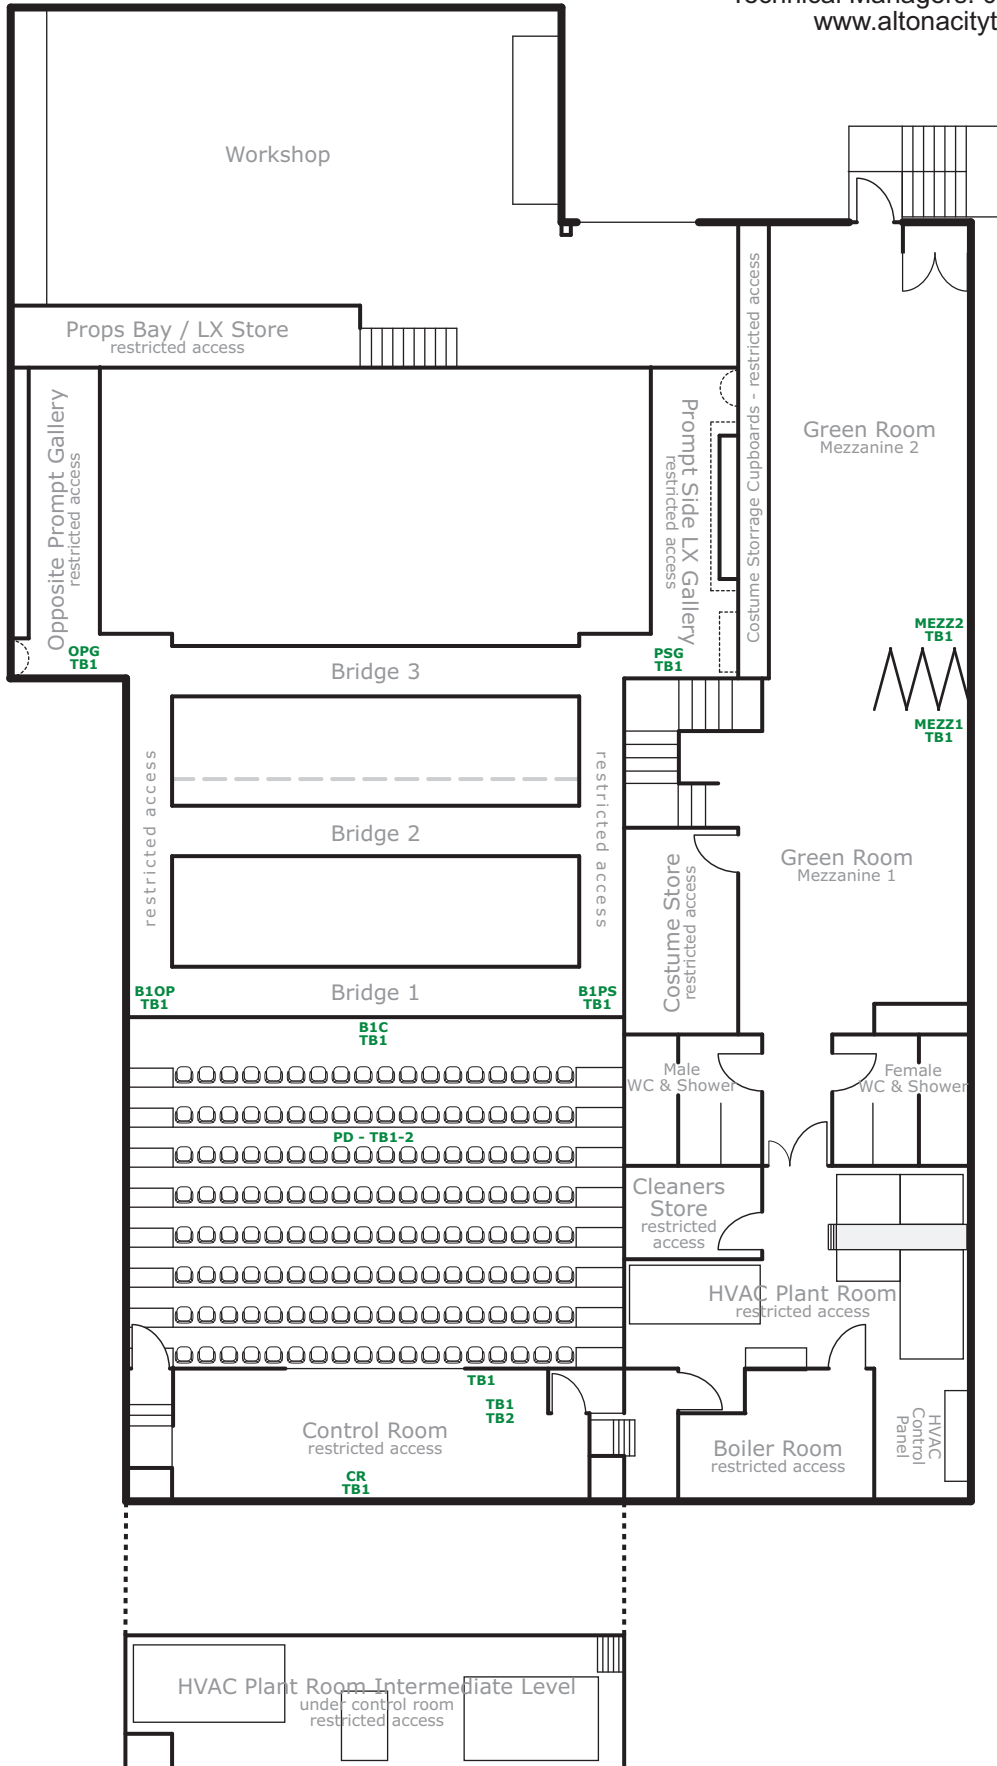

All patches terminate to an A/B network selector switchboard adjacent to the audio desk (Prompt Side of Control Room)

TB = Cannon Female, hardwired to A/B network selector, pin 1 common

Venue	Description
Altona Theatre	Cans Patch Map
Scale	Level
Not To Scale	Stage / Pit

All patches, except those in the Control Room, terminate to an A/B network selector switchboard adjacent to the audio desk (Prompt Side of Control Room)

TB = Cannon Female, hardwired to A/B network selector, pin 1 common

Venue	Description
Altona Theatre	Cans Patch Map
Scale	Level
Not To Scale	Grid / Mezzanine