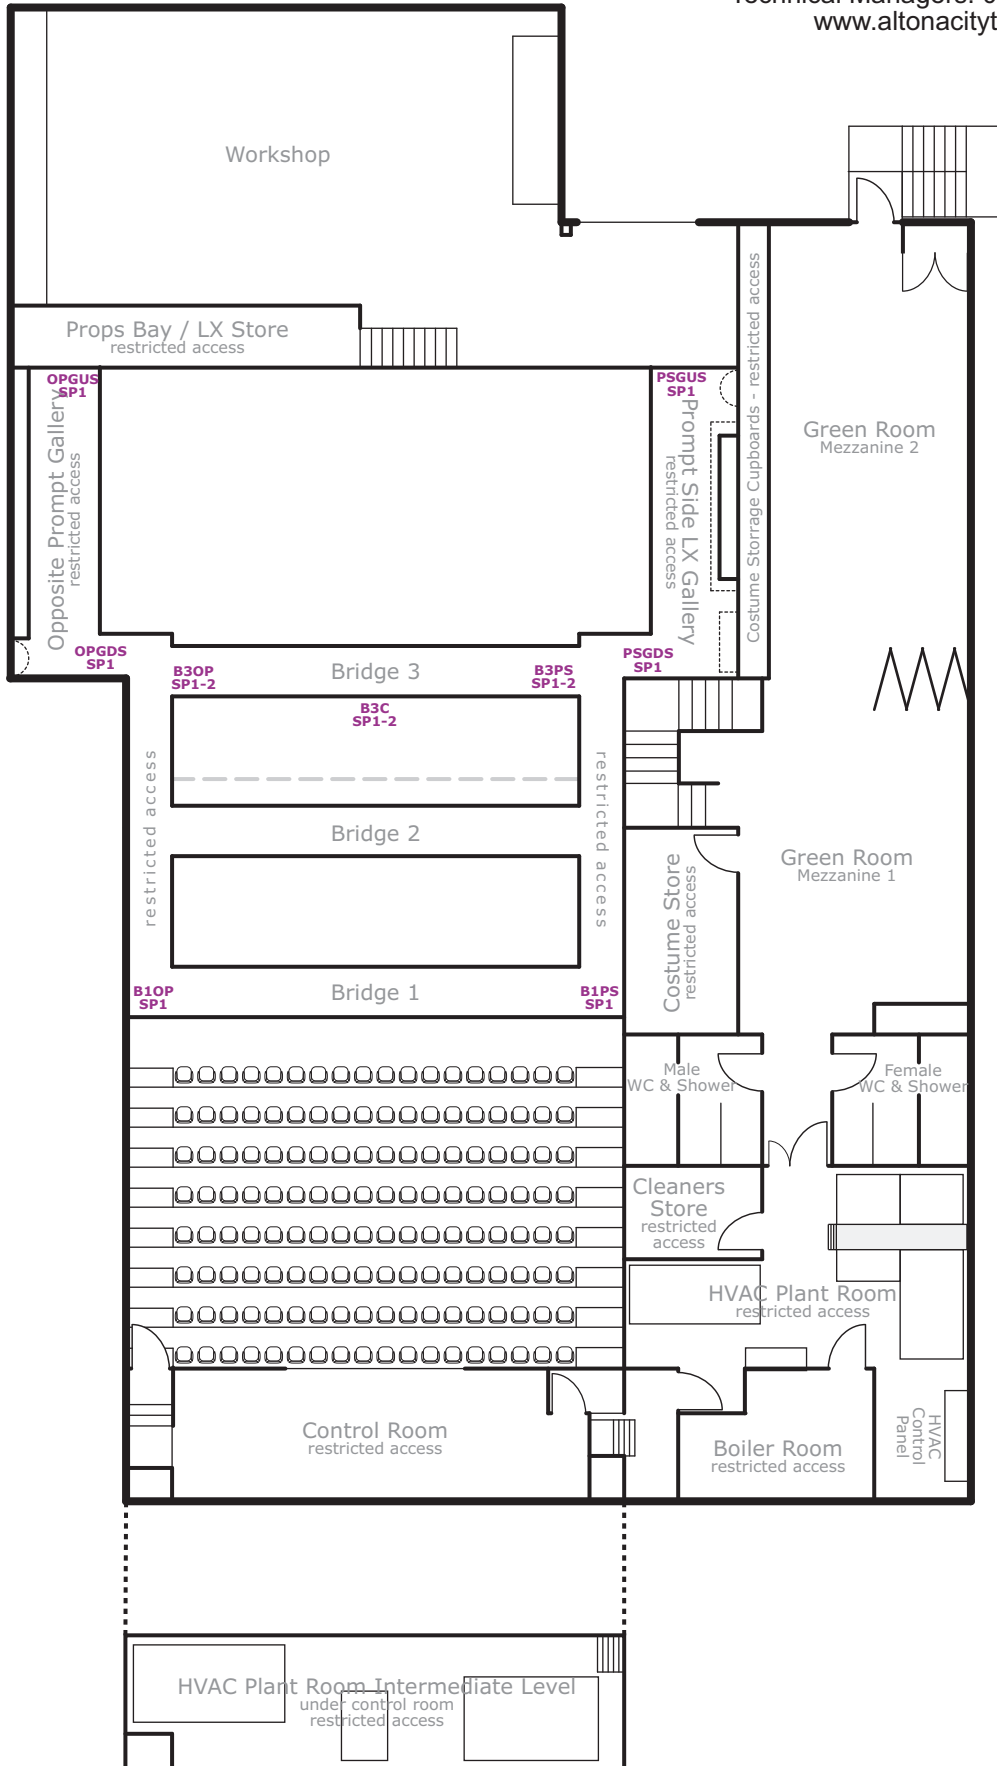

Venue	Description
Altona Theatre	Speaker Patch Map
Scale	Level
Not To Scale	Stage / Pit

All patches terminate in audio rack in Control Room (Prompt Side end)

SP = Speaker (4 pin Cannon Female)

All patches terminate in audio rack in Control Room (Prompt Side end)

SP = Speaker (4 pin Cannon Female)

Venue	Description
Altona Theatre	Speaker Patch Map
Scale	Level
Not To Scale	Grid / Mezzanine