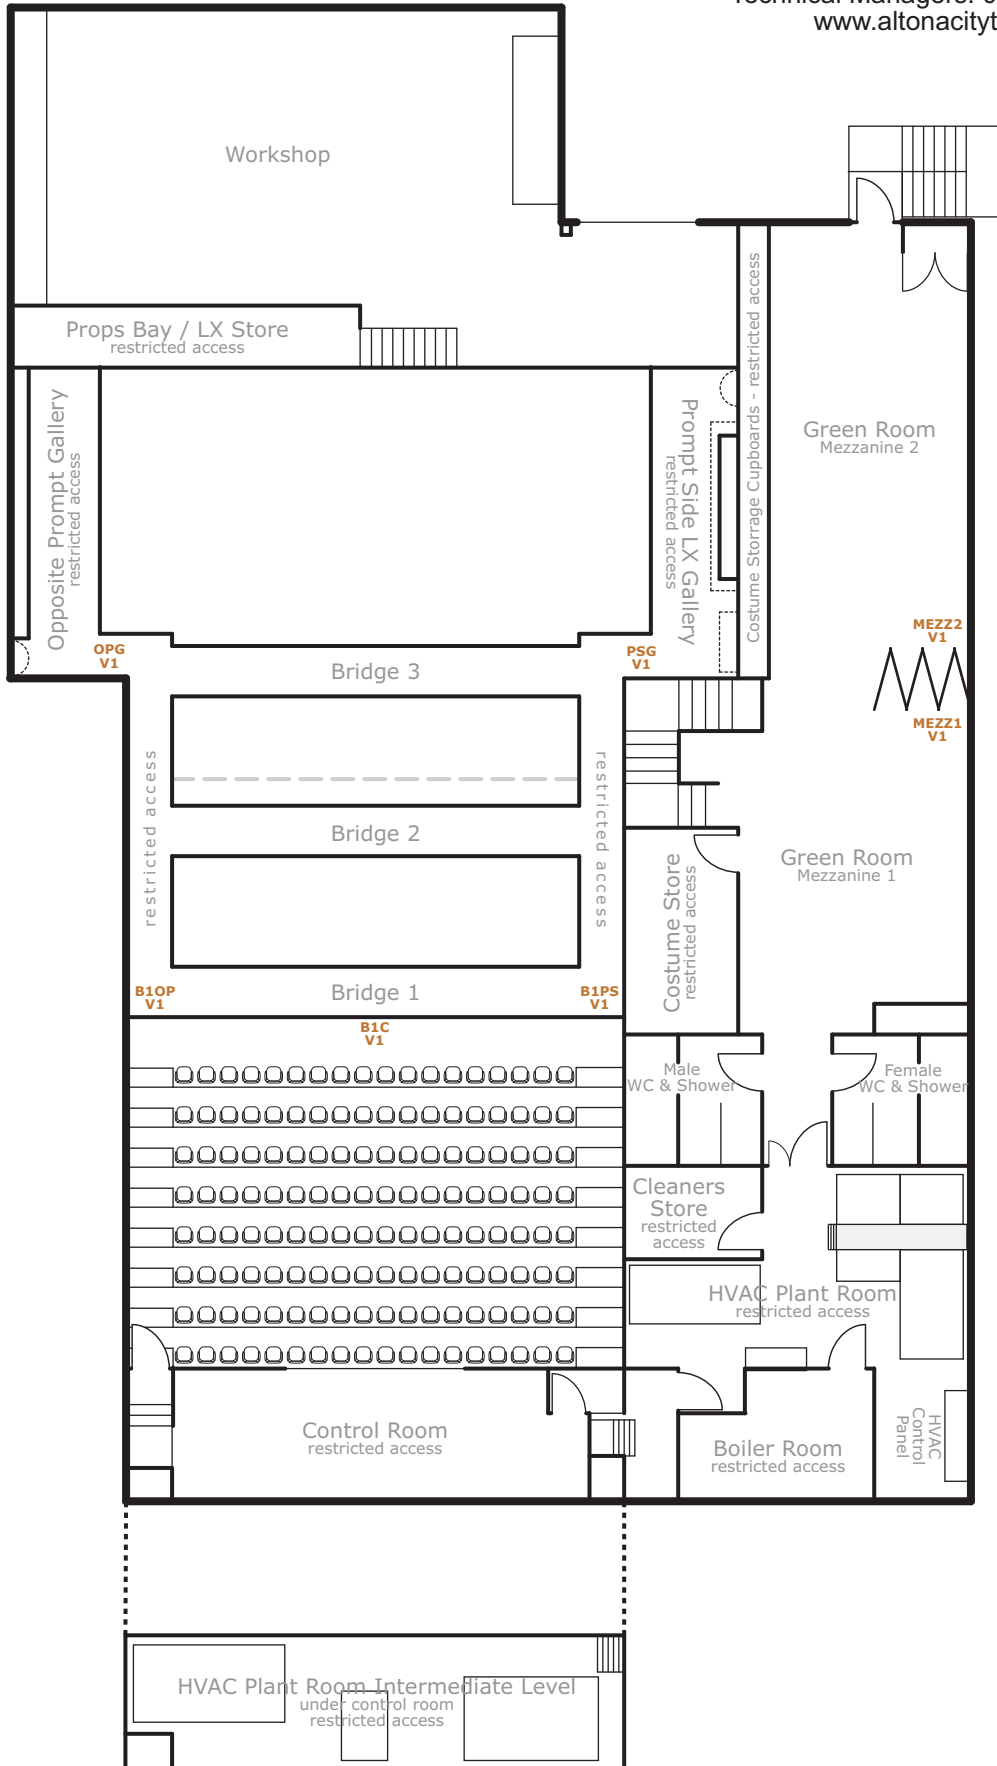

All patches terminate in Control Room beside audio desk (Prompt Side end)

V = 75ohm BNC Female

PIT TIE is two tie lines to the orchestra pit from OP patch and PS patch respectively
TRAP TIE is a tie line to the trapdoor space from PS patch
WORKSHOP TIE is a tie line to the workshop space from OP gallery

Venue	Description
Altona Theatre	Video Patch Map
Scale	Level
Not To Scale	Stage / Pit

Venue	Description
Altona Theatre	Video Patch Map
Scale	Level
Not To Scale	Grid / Mezzanine

All patches terminate in Control Room beside audio desk (Prompt Side end)

V = 75ohm BNC Female